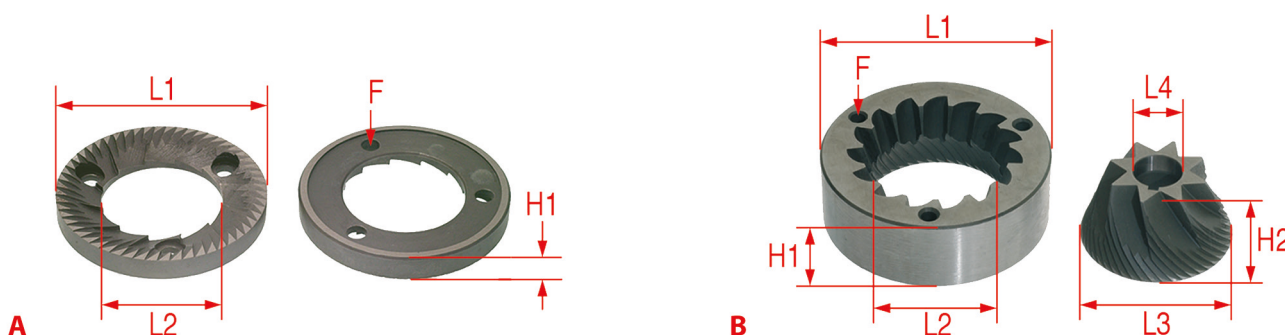

Nei casi più estremi ci può essere addirittura un decentramento della macina stessa, causando la falsa impressione che i fori non siano perfettamente allineati.

Adattabilità	Codice produttore	Codice LF	Foto	DX/LX	Dimensioni (mm) L1 - L2 - H - F	Dimensioni (mm) L3 - L4 - H1	Modello Macchina	Note
Anfim	50	1251120	A	SX	50 - 30 - 7.6 - 3	---	HAUS	Originale
Anfim	54	1251001	A	SX	54 - 32 - 8 - 3	---	BEST - SUPERBEST	---
Anfim	64	1251002	A	SX	64 - 37 - 9 - 3	---	CAIMANO ON DEMAND - CAIMANO - LUSO	---
Anfim	75	1251003	A	SX	75 - 43 - 9 - 3	---	CAIMANO SPECIAL	---
Aristarco	70110	1251006	A	DX	58 - 34 - 8 - 3	---	---	---
Aristarco	70111	1251018	A	DX	64 - 37 - 8.5 - 3	---	EMA75 - EMA80 - SE/N	---
Aristarco	70112	1251014	A	DX	74 - 42.5 - 9 - 3	---	EMA80	---
Aristarco	70113	1251007	A	DX	84 - 45 - 9 - 3	---	EMA80	---
Astoria/Cma	28217013	1251137	A	DX	54 - 32 - 8.5 - 3	---	---	---
Astoria/Cma	28217014	1251138	A	DX	58 - 33 - 8.5 - 3	---	---	---
Astoria/Cma	28500005	1251634	A	SX	59 - 34 - 9 - 3	---	C	---
Astoria/Cma	28217006	1251501	A	DX	60 - 36 - 8 - 3	---	---	---
Astoria/Cma	28217000	1251504	A	DX	63.5 - 38 - 9 - 3	---	---	---
Astoria/Cma	28213	1251056	A	DX	64 - 37 - 9 - 3	---	---	---
Astoria/Cma	28216	1251011	A	SX	64 - 38 - 9 - 3	---	---	---
Astoria/Cma	28500016	1251128	A	SX	65 - 30 - 9 - 3	---	C	---
Astoria/Cma	28530002	1251125	A	SX	65 - 38 - 8.4 - 2	---	K30	Originale
Astoria/Cma	---	1251225	A	SX	65 - 38 - 8.4 - 2	---	K30	---
Astoria/Cma	28217002	1251503	A	DX	75 - 43 - 10.5 - 3	---	---	Originale
Astoria/Cma	28217005	1251093	A	DX	80 - 41 - 10 - 3	---	---	---
Astoria/Cma	28217011	1251140	A	DX	82.5 - 49 - 9.5 - 3	---	---	---
Astoria/Cma	28217016	1251142	B	DX	68 - 41 - 25 - 4	49 - 13 - 25	--	---
Azkoyen	09710020	1251129	A	SX	64 - 37 - 8.6 - 3	---	M2	Originale
Bezzera	0BDF8	1251062	A	SZ	50 - 30 - 8 - 3	---	BB004 - BB95	---
Bezzera	---	1251702	A	SX	63.5 - 37.5 - 9 - 3	---	---	"Heavy Duty"
Bezzera	0BEB08	1251061	A	SX	64 - 38 - 9 - 3	---	BB003 - BB105 - BB90	---
Brasilia	00059.3.00.04	1251016	A	SX	50 - 31 - 8.5 - 3	---	BFD	---
Brasilia	05617.3.00.04	1251017	A	SX	63 - 37 - 9 - 3	---	VIP	---
Brasilia	19164.3.00.04	1251094	A	SX	63.5 - 38 - 9 - 3	---	MAC64	---
Brasilia	---	1251707	A	SX	63.5 - 38 - 9 - 3	---	---	"Heavy Duty"